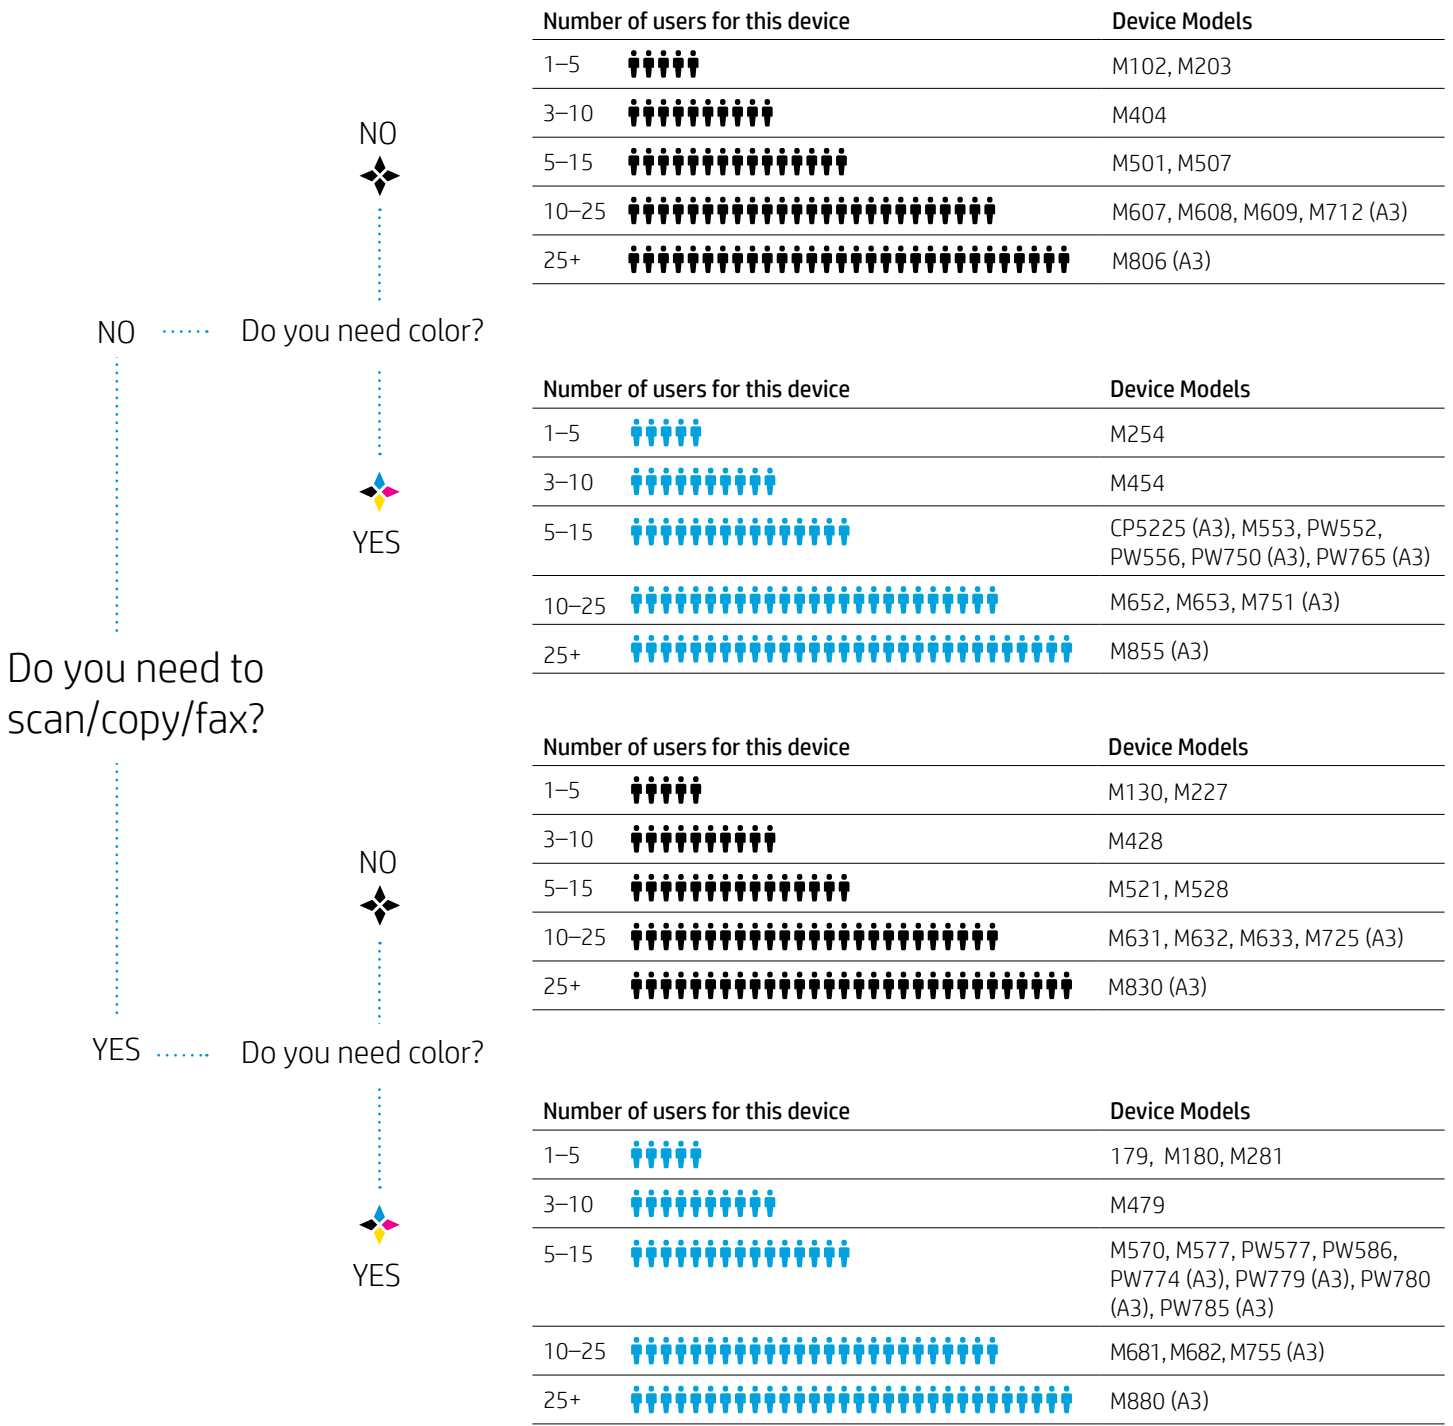

Which LaserJet or PageWide device is right for you

Tools to help you choose a printer: helpmechoose.ext.hp.com
Installed based printer upgrade: hpprinterupgrade.com

For more detailed information, please go to [HP Sales Central](#)